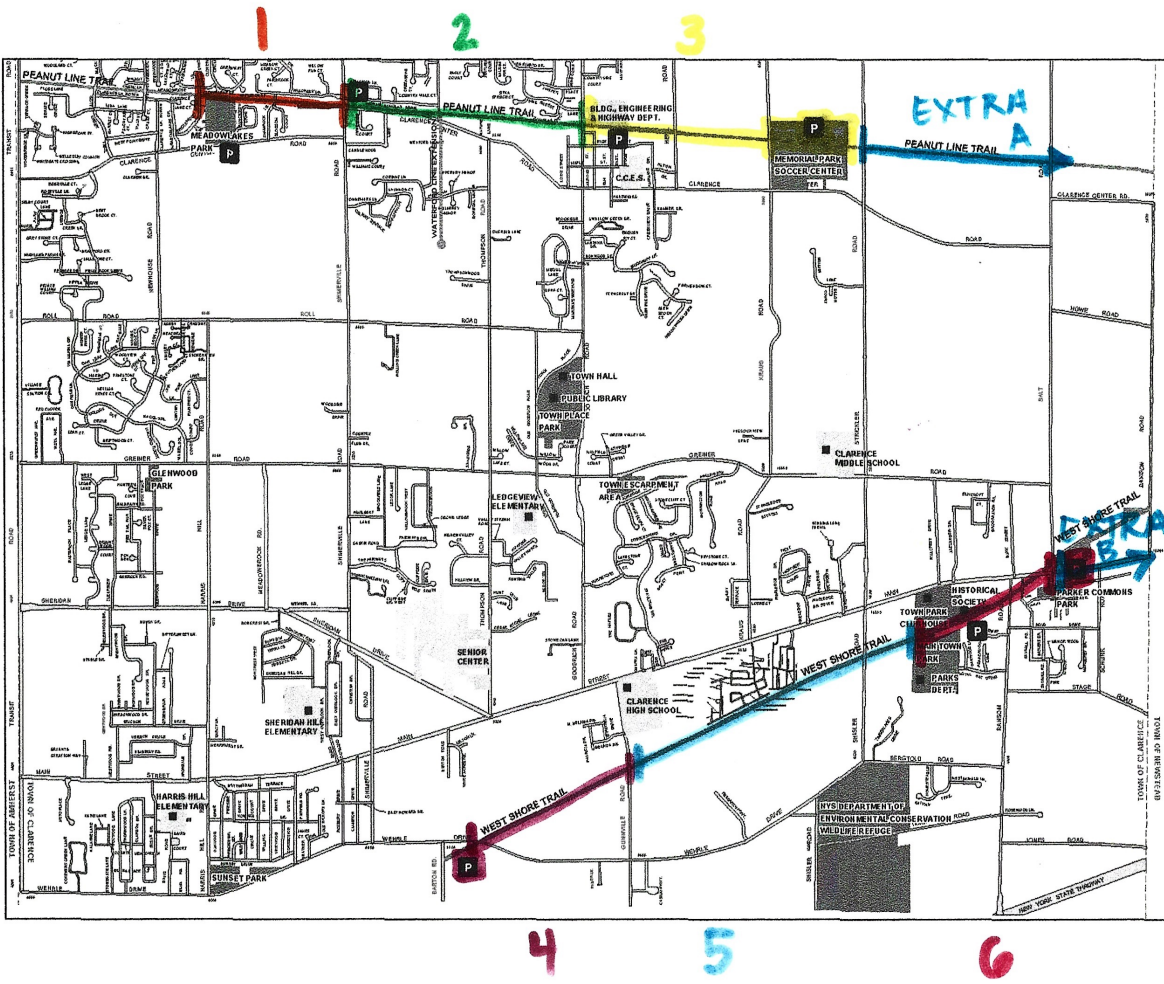

'TRASH the TRASH' SATURDAY, MAY 1ST

Bike Trail Map

The existing trails provide access to several local destinations that give a feel for the historic character and quality of open space in Clarence.

- Local Parks along trails:
- Meadowlakes Park
 - Memorial Park Soccer Center
 - Main Town Park
 - Parker Commons Park

- Historic Destinations along trails:
- Landow Log Cabin
 - Town Park Clubhouse

The current trails are just the beginning of a multi-modal vision for the Town of Clarence that is hoped to provide the community with the connectivity that it is seeking.

- Existing Trail
- Park
- Public Facility
- Parking